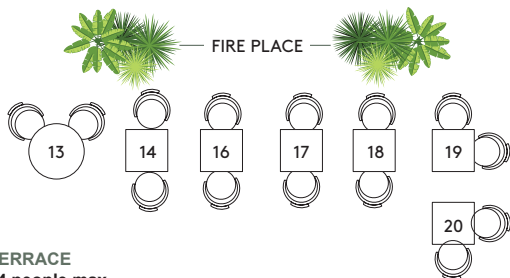

TABLE THEATRE STYLE

TERRACE

14 people max

Individual seating outside

30 people max

Theatre style