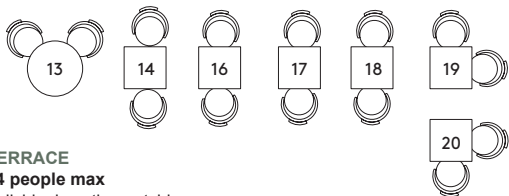

BUFFET LAYOUT

TERRACE

14 people max

Individual seating outside

20 people max

Sit down buffet style
or 50 people standing