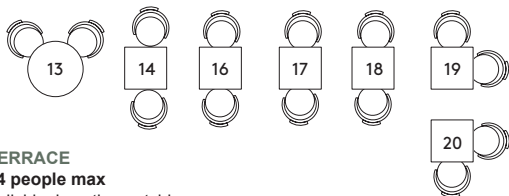

# TABLE THEATRE STYLE

## TERRACE

14 people max

Individual seating outside

50 people max

Theatre style